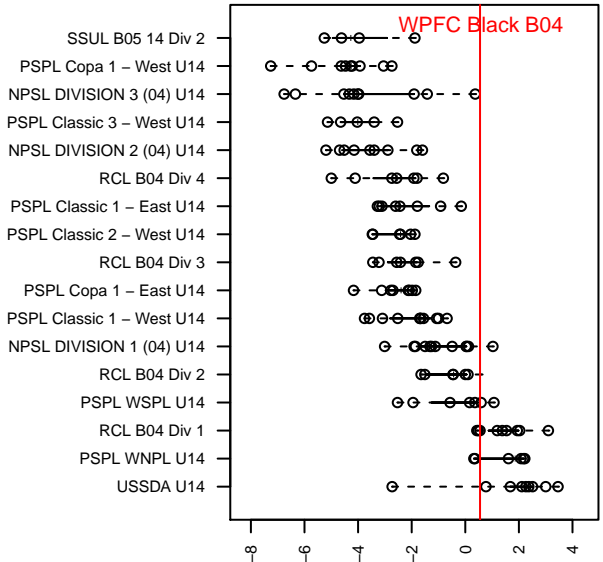

**attack and defense rating
relative to others at age
and all opponents in last 13 months**