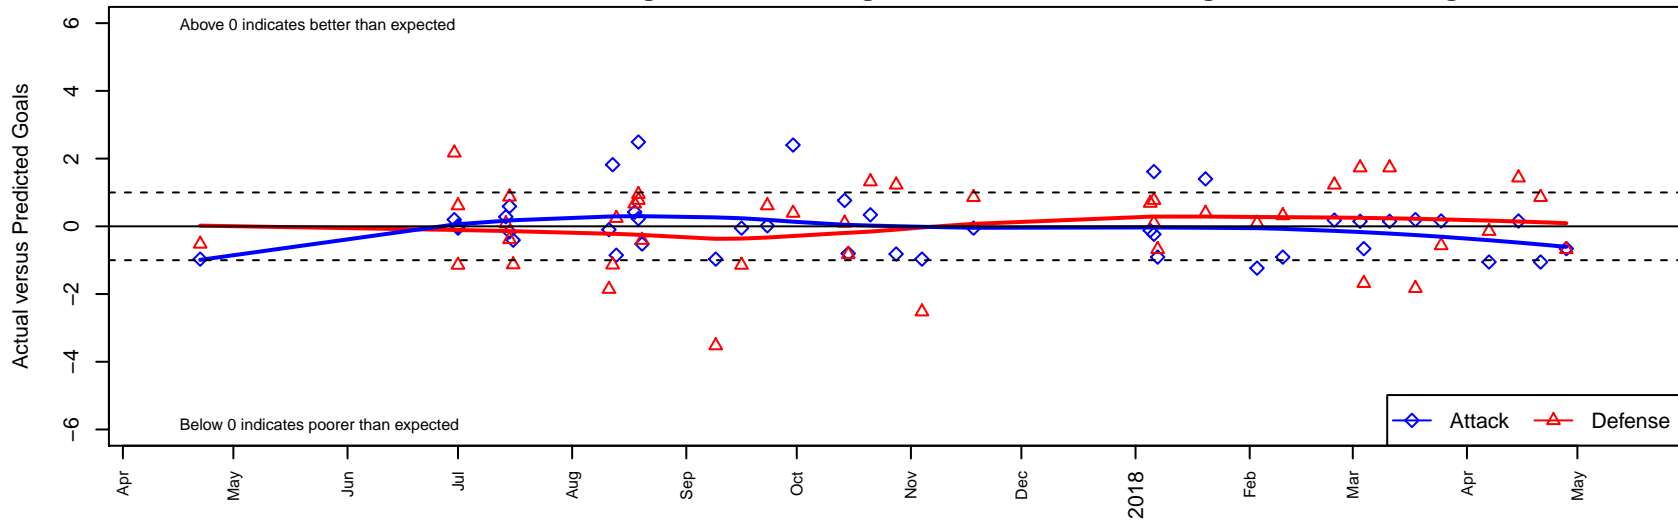

WPFC Black B04

Washington Premier FC
 Tacoma, WA
 B04 total strength=1344
 attack=6.23 defense=6.95
 fall league = RCL B04 Div 1
 notes= Howes 2014-5; Murray 2016

alt names used:
 WASHINGTON PREMIER FC WPFC B04 BLAI
 WPFC B04 Black
 WPFC B04 Black A
 WPFC B04 Black
 WPFC B04B
 WPFC B04 Black
 WPFC B04 Black A

WPFC Black B04
 Dots are actual minus expected GF (blue circles) and GA (red triangles).
 Blue line is smoothed change in attack strength. Red is smoothed change in defense strength.

**attack and defense variance (black dot)
relative to other teams
and top 10 in region**