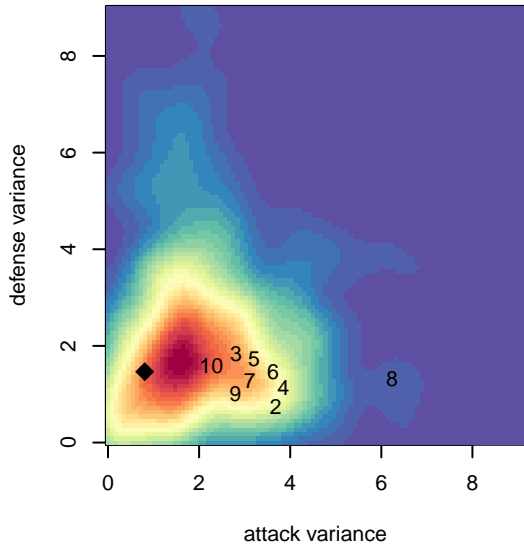

WPFC Black B04

Washington Premier FC
 Tacoma, WA
 B04 total strength=1344
 attack=6.23 defense=6.95
 fall league = RCL B04 Div 1
 notes= Howes 2014-5; Murray 2016

alt names used:
 WASHINGTON PREMIER FC WPFC B04 BLAI
 WPFC B04 Black
 WPFC B04 Black A
 WPFC B04 Black
 WPFC B04B
 WPFC B04 Black
 WPFC B04 Black A

WPFC Black B04
 Dots are actual minus expected GF (blue circles) and GA (red triangles).
 Blue line is smoothed change in attack strength. Red is smoothed change in defense strength.

**attack and defense variance (black dot)
relative to other teams
and top 10 in region**