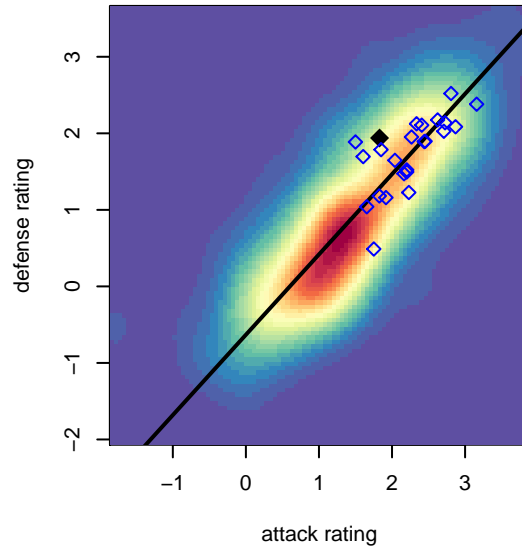

**attack and defense rating
relative to others at age
and all opponents in last 13 months**